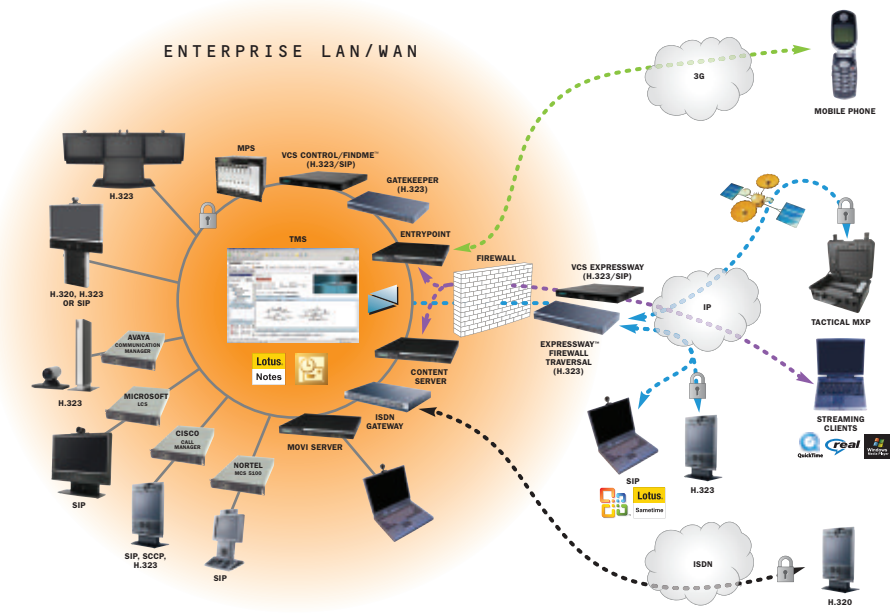

TANDBERG

Entrypoint™

Entrypoint provides video access into an organization through intuitive menu systems, enabling a simpler way for video users outside of the network to connect with the enterprise.

- Fully integrated, easily configurable unit
- Compact size: 1U tall and 19" rack mountable
- Front LCD panel for configuration
- Supports E1/T1/PRI (optional)
- Optional 3G and/or audio gateway

TANDBERG

ISDN Gateway

A gateway that offers unparalleled simplicity. Provides seamless integration between IP and ISDN networks with complete feature transparency and protection from network interruptions.

- Compact size: 1U tall and 19" rack-mountable
- Provides seamless integration between IP based services and ISDN
- Complete feature transparency
- Bandwidth per call: 56 kbps–2 Mbps
- Expressway firewall traversal

TANDBERG

Content Server

With TANDBERG's Content Server, you can create business-quality multimedia content easily from any H.323 videoconferencing endpoint. Access on-demand video content anywhere, anytime from any PC.

- Stream and archive video and live H.239 dual stream presentations
- Stream content in Microsoft Windows Media®, Apple QuickTime® and RealPlayer® formats
- LCD panel for easy installation
- Expressway compatible
- Support up to five concurrent videoconferences

* Available in North America and other select countries. Please visit www.tandberg.com for more information.

All specifications subject to change without notice, system specifics may vary. All images in these materials are for representational purposes only, actual products may differ. I TANDBERG, Expressway, FindMe are registered trademarks or trademarks of TANDBERG in the U.S. and other countries. I All other trademarks are property of their respective owners. I Service availability may vary from region to region. Please contact your local TANDBERG reseller for more information.

TANDBERG WORLD HEADQUARTERS
Philip Pedersens vei 20
1366 Lysaker, Norway
Tel: +47 67 125 125
Fax: +47 67 125 234
Video: +47 67 126 126
E-mail: tandberg@tandberg.com

1212 Avenue of the Americas
24th Floor
New York, NY U.S.A. 10036
Tel: +1 212 692 6500
Tel: +1 800 538 2884 (toll free in the U.S.)
Fax: +1 212 692 6501
Video: +1 212 692 6535
E-mail: tandberg@tandberg.com

August 2007